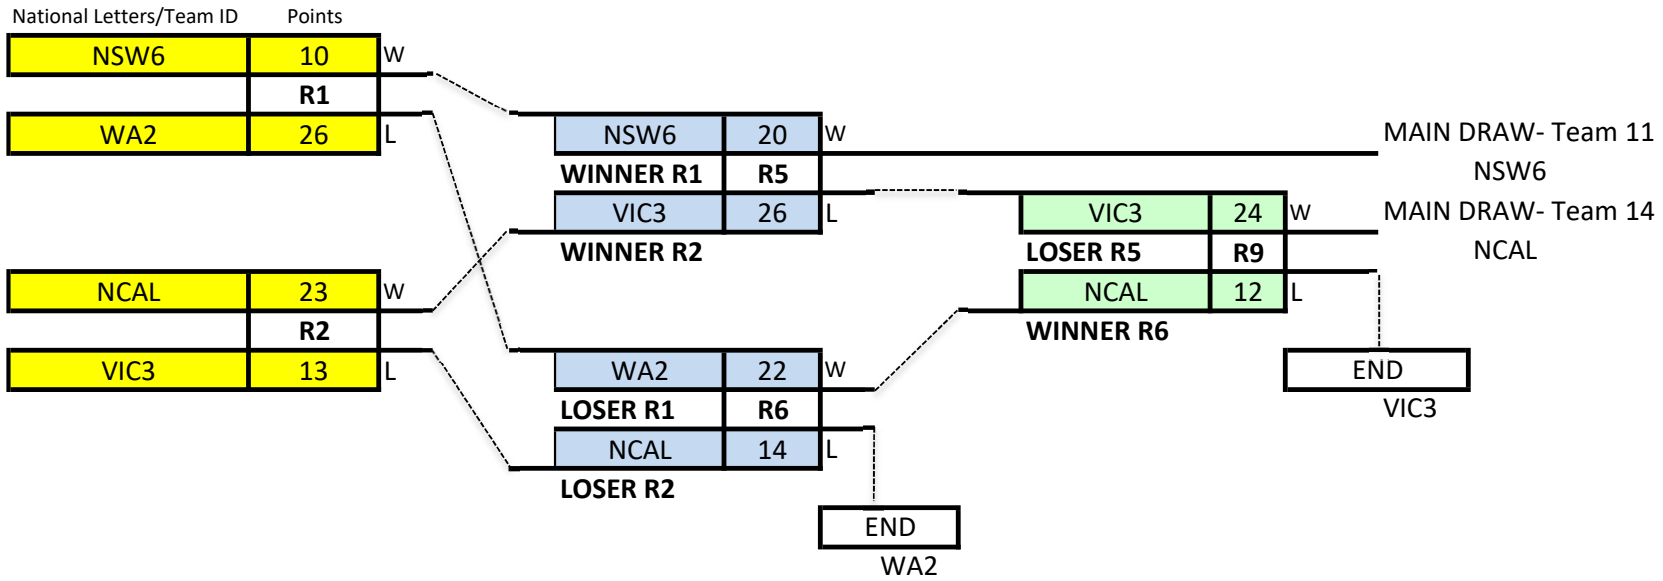

PRELIMINARY ROUND

QUALIFYING STAGE

FLIGHT A

National Letters/Team ID	Points	
NSW1	10	W
TEAM 1	R3	
QLD3	26	L
TEAM 16		
SA2	10	W
TEAM 8	R4	
NSW5	26	L
TEAM 9		
TAS	22	W
TEAM 4	R7	
NSW4	14	L
TEAM 13		
QLD1	14	W
TEAM 5	R8	
VIC2	22	L
TEAM 12		
WA1	15	W
TEAM 2	R10	
NSW3	21	L
TEAM 15		
QLD2	22	W
TEAM 7	R11	
NSW2	14	L
TEAM 10		
VIC1	14	W
TEAM 3	R12	
NCAL	22	L
TEAM 14		
SA1	11	W
TEAM 6	R13	
NSW6	25	L
TEAM 11		

FLIGHT B

NSW1	11	W
WINNER R3	R14	
SA2	25	L
WINNER R4		
QLD3	23	W
LOSER R3	R15	
NSW5	13	L
LOSER R4		
NSW4	26	W
WINNER R7	R16	
QLD1	10	L
WINNER R8		
TAS	10	W
LOSER R7	R17	
VIC2	26	L
LOSER R8		
WA1	24	W
WINNER R10	R18	
NSW2	12	L
WINNER R11		
NSW3	20	W
LOSER R10	R19	
QLD2	16	L
LOSER R11		
VIC1	23	W
WINNER R12	R20	
SA1	13	L
WINNER R13		
NCAL	26	W
LOSER R12	R21	
NSW6	10	L
LOSER R13		

FLIGHT C

SA2	16	W
LOSER R14	R22	
TAS	20	L
WINNER R17		
NSW4	16	W
LOSER R16	R23	
QLD2	20	L
WINNER R19		
NSW5	20	W
WINNER R15	R24	
VIC1	16	L
LOSER R20		
WA1	13	W
LOSER R18	R25	
NSW6	23	L
WINNER R21		

NSW1	QUALIFIED TEAM 1
SA2	QUALIFIED TEAM 2
QLD1	QUALIFIED TEAM 3
NSW4	QUALIFIED TEAM 4
NSW2	QUALIFIED TEAM 5
VIC1	QUALIFIED TEAM 6
SA1	QUALIFIED TEAM 7
WA1	QUALIFIED TEAM 8

FINAL STAGE

FLIGHT A

FLIGHT B

FLIGHT C

FINAL SAIL OFF