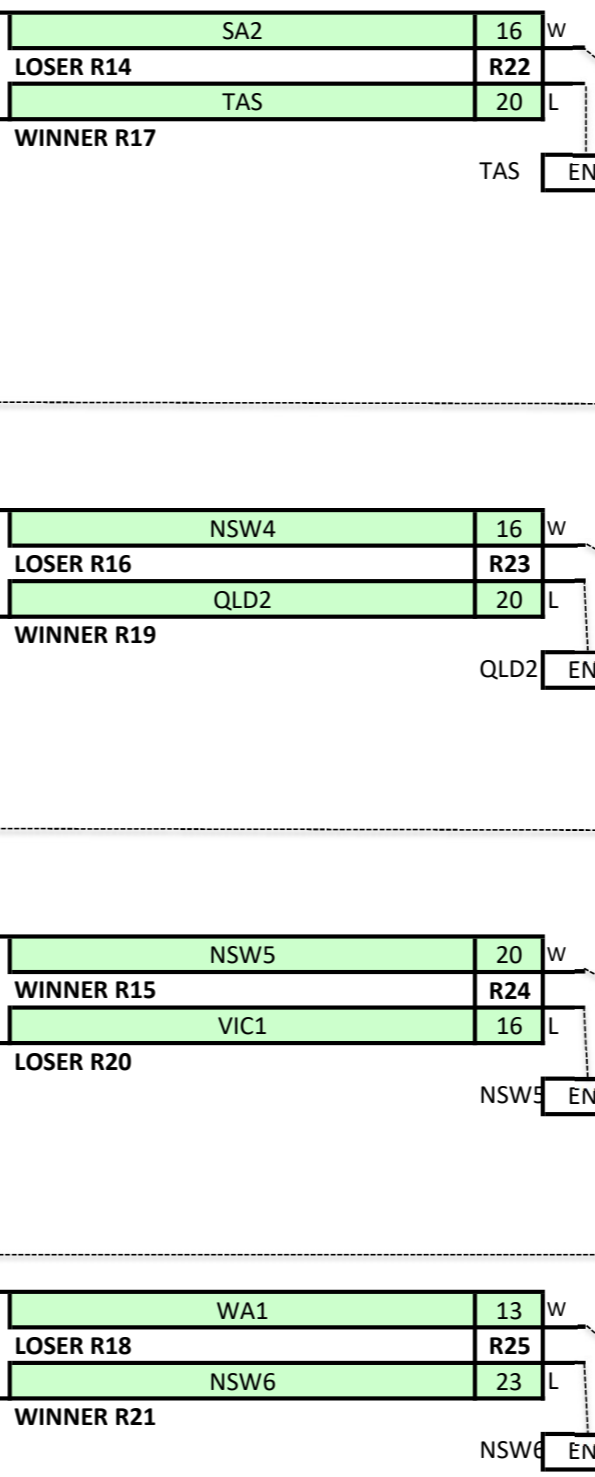

PRELIMINARY ROUND

QUALIFYING STAGE

FLIGHT A

National Letters/Team ID	Points	
NSW1	10	W
TEAM 1	R3	
QLD3	26	L
TEAM 16		
SA2	10	W
TEAM 8	R4	
NSW5	26	L
TEAM 9		
TAS	22	W
TEAM 4	R7	
NSW4	14	L
TEAM 13		
QLD1	14	W
TEAM 5	R8	
VIC2	22	L
TEAM 12		
WA1	15	W
TEAM 2	R10	
NSW3	21	L
TEAM 15		
QLD2	22	W
TEAM 7	R11	
NSW2	14	L
TEAM 10		
VIC1	14	W
TEAM 3	R12	
NCAL	22	L
TEAM 14		
SA1	11	W
TEAM 6	R13	
NSW6	25	L
TEAM 11		

FLIGHT B

NSW1	11	W
WINNER R3	R14	
SA2	25	L
WINNER R4		
QLD3	23	W
LOSER R3	R15	
NSW5	13	L
LOSER R4		
NSW4	26	W
WINNER R7	R16	
QLD1	10	L
WINNER R8		
TAS	10	W
LOSER R7	R17	
VIC2	26	L
LOSER R8		
WA1	24	W
WINNER R10	R18	
NSW2	12	L
WINNER R11		
NSW3	20	W
LOSER R10	R19	
QLD2	16	L
LOSER R11		
VIC1	23	W
WINNER R12	R20	
SA1	13	L
WINNER R13		
NCAL	26	W
LOSER R12	R21	
NSW6	10	L
LOSER R13		

FLIGHT C

SA2	16	W
LOSER R14	R22	
TAS	20	L
WINNER R17		
NSW4	16	W
LOSER R16	R23	
QLD2	20	L
WINNER R19		
NSW5	20	W
WINNER R15	R24	
VIC1	16	L
LOSER R20		
WA1	13	W
LOSER R18	R25	
NSW6	23	L
WINNER R21		

NSW1	QUALIFIED TEAM 1
SA2	QUALIFIED TEAM 2
QLD1	QUALIFIED TEAM 3
NSW4	QUALIFIED TEAM 4
NSW2	QUALIFIED TEAM 5
VIC1	QUALIFIED TEAM 6
SA1	QUALIFIED TEAM 7
WA1	QUALIFIED TEAM 8